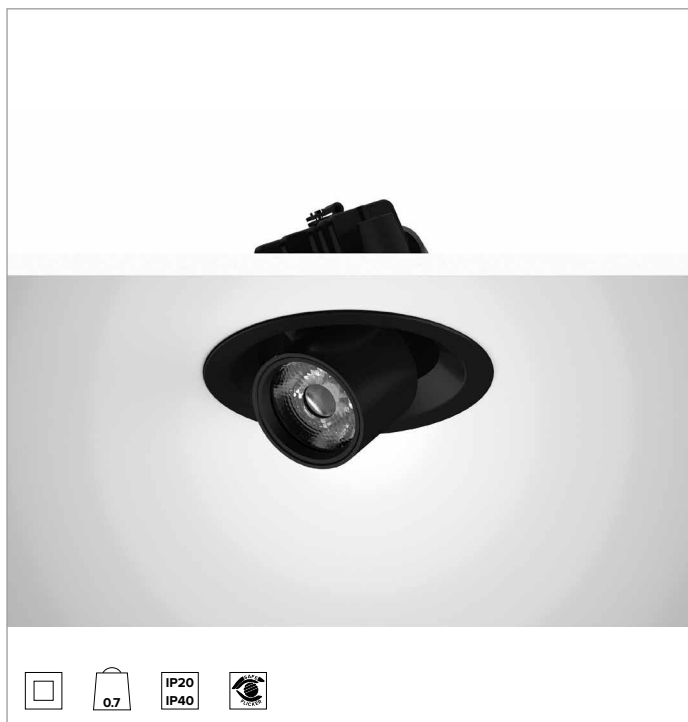

1T9282EL | CTEVO EXTRACTABLE 125

Recessed extractable LED projector

		3500K	H(m)	D(m)	E _{max} (lx)	
		Ra90		10°		
		Fixture Power	7W	1	0.18	11650
		Source Flux	565lm	2	0.35	2913
		Fixture Flux	520lm	3	0.53	1294
		Efficacy	72lm/W	4	0.71	728
TS1380	I _{max} =20620cd/klm	I _{max}	11650cd	5	0.88	466

CCT nominal: 3500K

Lifetime (L80/B10): >50000h tq +25°C

ILLUMINOTECHNICAL CHARACTERISTICS

NSP - precision optics with a black silicone cut off ring. Version with a transparent PMMA lens. UGR<19 (EN 12464-1).

Optic: LENS

Beam angles: NSP

Optical efficiency: 92%

Fixture flux: 520lm

Luminous efficacy: 72lm/W

Photobiological safety: Compliant with RG1 low risk group

MECHANICAL CHARACTERISTICS

Die-cast black painted anodised aluminium body and dissipator. Friction rotation system on hinges with adjustability of the fixture from -25°/+75° on a vertical plane and can be manually aimed to 355° on a horizontal plane. Trim version with an integrated black ring.