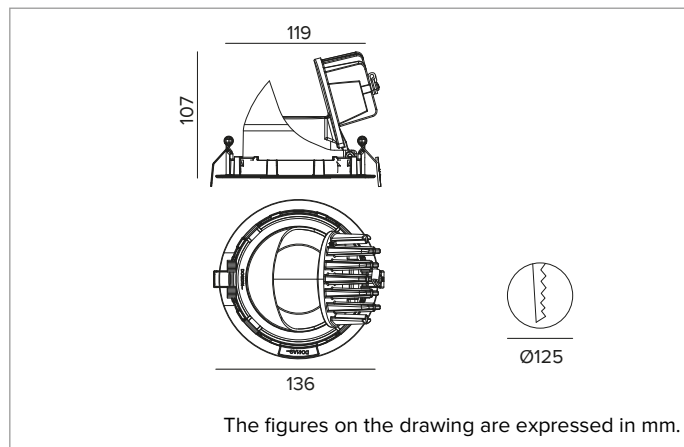

1T9282EL | CTEVO EXTRACTABLE 125

Recessed extractable LED projector

		3500K	H(m)	D(m)	E _{max} (lx)	
		Ra90		10°		
		Fixture Power	7W	1	0.18	11650
		Source Flux	565lm	2	0.35	2913
		Fixture Flux	520lm	3	0.53	1294
		Efficacy	72lm/W	4	0.71	728
TS1380	I _{max} =20620cd/klm	I _{max}	11650cd	5	0.88	466

CCT nominal: 3500K

Lifetime (L80/B10): >50000h tq +25°C

ILLUMINOTECHNICAL CHARACTERISTICS

NSP - precision optics with a black silicone cut off ring. Version with a transparent PMMA lens. UGR<19 (EN 12464-1).

Optic: LENS

Beam angles: NSP

Optical efficiency: 92%

Fixture flux: 520lm

Luminous efficacy: 72lm/W

Photobiological safety: Compliant with RG1 low risk group

MECHANICAL CHARACTERISTICS

Die-cast black painted anodised aluminium body and dissipator. Friction rotation system on hinges with adjustability of the fixture from -25°/+75° on a vertical plane and can be manually aimed to 355° on a horizontal plane. Trim version with an integrated black ring.